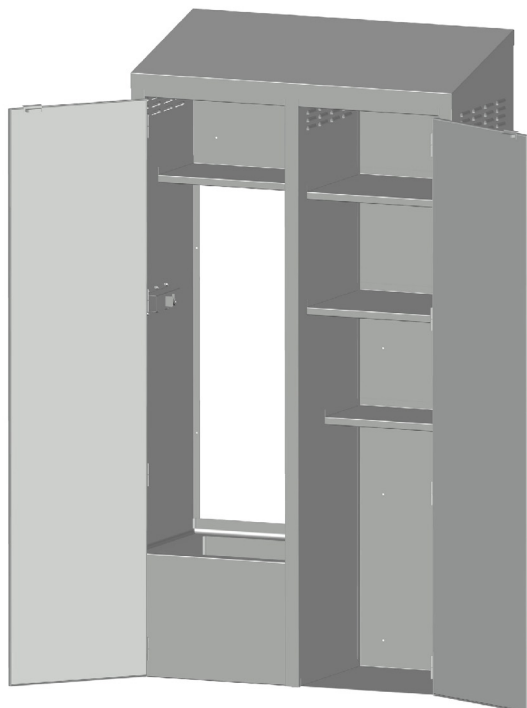

Mop Sink Cabinets

Convenient Washing &
Storage Cabinets
for Mops & Accessories

spgusa.com

Single Mop Cabinet

- 84" x 21" x 25"
- Free Flow Drain
- Double Pan Hinged Door
- Ventilation Louvers on Each Side
- Open Back Construction
- Overhead Storage Shelf
- Cabinet Body & Shelf - 18 GA Type 304 Stainless Steel
- 16" x 20" x 12" Sink Bowl - 16 GA Type 304 Stainless Steel

MODEL NUMBERS	DESCRIPTION
MOP-CBT-1R	RIGHT FACING DOOR
MOP-CBT-1	LEFT FACING DOOR

Double-Wide Mop Cabinet

- 84" x 21" x 48"
- Free Flow Drain
- Double Pan Hinged Door
- Ventilation Louvers on Each Side
- Open Back Construction on Mop Sink Side
- Closed Back Construction on Shelving Side
- Overhead Storage Shelf
- Cabinet Body & Shelf - 18 GA Type 304 Stainless Steel
- 16" x 20" x 12" Sink Bowl - 16 GA Type 304 Stainless Steel

MODEL NUMBER
MOP-CBT- 2

Mop Sink

- Free Flow Drain
- 16" x 20" x 12" Sink Bowl - 16 GA Type 304 Stainless Steel

MODEL NUMBERS

MOPSINK

Mop Cabinet Shelf

- Storage Shelf w/ Rear Mounting Holes
- 3 Hooks for Mop Storage