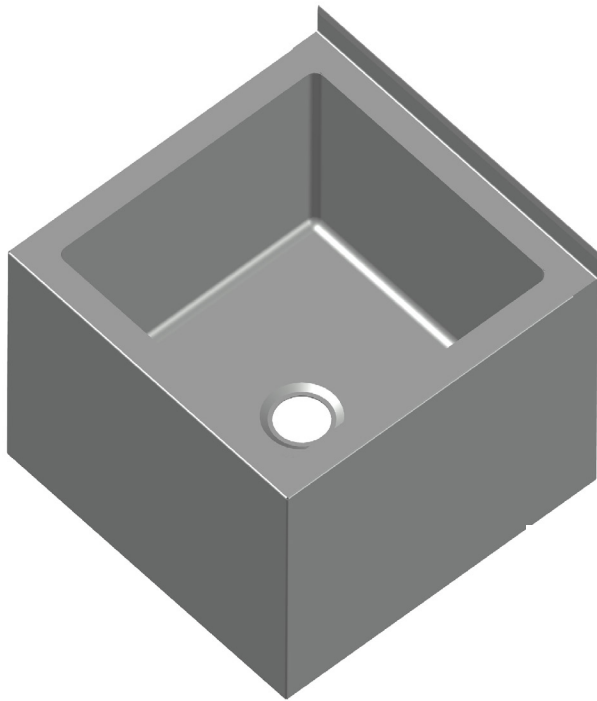

Mop Sink Cabinets

Convenient Washing &
Storage Cabinets
for Mops & Accessories

spgusa.com

Single Mop Cabinet

- 84" x 21" x 25"
- Free Flow Drain
- Double Pan Hinged Door
- Ventilation Louvers on Each Side
- Open Back Construction
- Overhead Storage Shelf
- Cabinet Body & Shelf - 18 GA Type 304 Stainless Steel
- 16" x 20" x 12" Sink Bowl - 16 GA Type 304 Stainless Steel

MODEL NUMBERS	DESCRIPTION
MOP-CBT-1R	RIGHT FACING DOOR
MOP-CBT-1	LEFT FACING DOOR

Double-Wide Mop Cabinet

- 84" x 21" x 48"
- Free Flow Drain
- Double Pan Hinged Door
- Ventilation Louvers on Each Side
- Open Back Construction on Mop Sink Side
- Closed Back Construction on Shelving Side
- Overhead Storage Shelf
- Cabinet Body & Shelf - 18 GA Type 304 Stainless Steel
- 16" x 20" x 12" Sink Bowl - 16 GA Type 304 Stainless Steel

MODEL NUMBER
MOP-CBT- 2

Mop Sink

- Free Flow Drain
- 16" x 20" x 12" Sink Bowl - 16 GA Type 304 Stainless Steel

MODEL NUMBERS

MOPSINK

Mop Cabinet Shelf

- Storage Shelf w/ Rear Mounting Holes
- 3 Hooks for Mop Storage