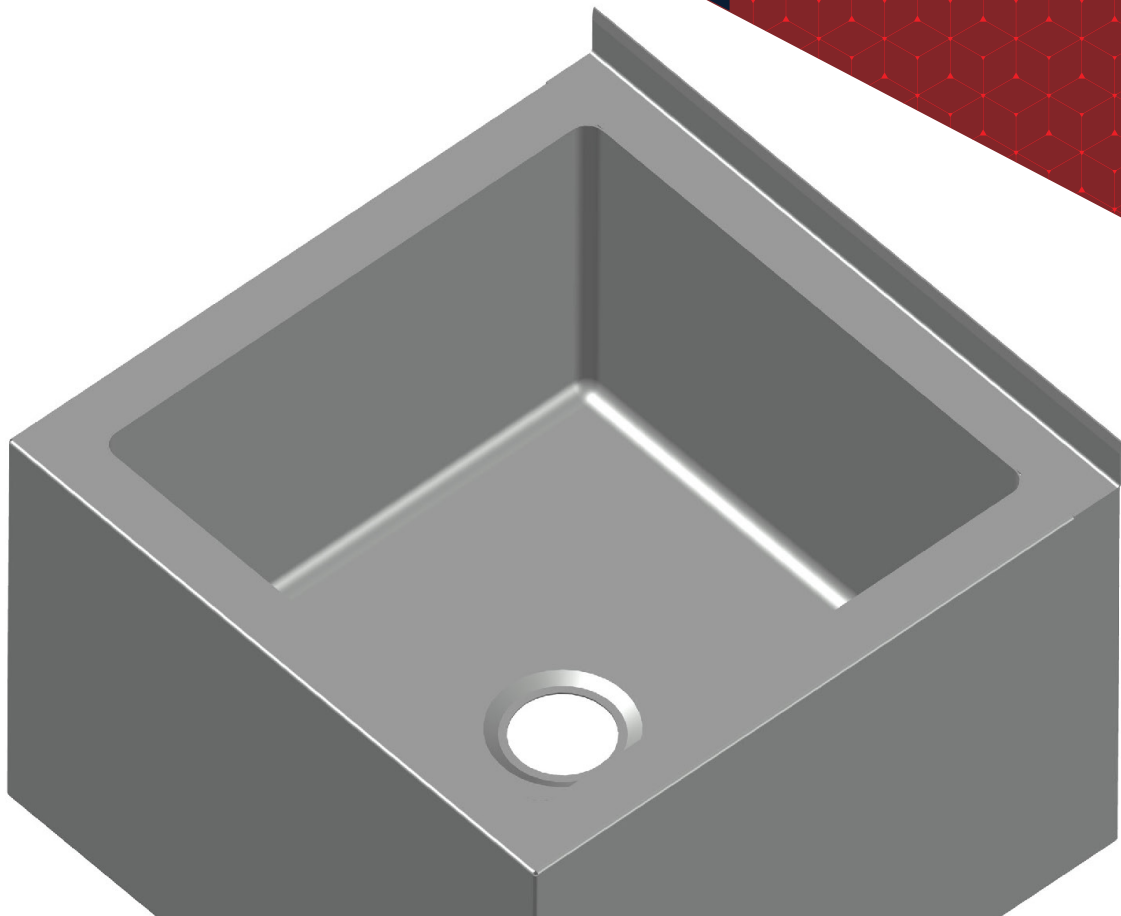

Mop Sink Cabinets

Convenient Washing &
Storage Cabinets
for Mops & Accessories

spgusa.com

Single Mop Cabinet

- 84" x 21" x 25"
- Free Flow Drain
- Double Pan Hinged Door
- Ventilation Louvers on Each Side
- Open Back Construction
- Overhead Storage Shelf
- Cabinet Body & Shelf - 18 GA Type 304 Stainless Steel
- 16" x 20" x 12" Sink Bowl - 16 GA Type 304 Stainless Steel

MODEL NUMBERS	DESCRIPTION
MOP-CBT-1R	RIGHT FACING DOOR
MOP-CBT-1	LEFT FACING DOOR

Double-Wide Mop Cabinet

- 84" x 21" x 48"
- Free Flow Drain
- Double Pan Hinged Door
- Ventilation Louvers on Each Side
- Open Back Construction on Mop Sink Side
- Closed Back Construction on Shelving Side
- Overhead Storage Shelf
- Cabinet Body & Shelf - 18 GA Type 304 Stainless Steel
- 16" x 20" x 12" Sink Bowl - 16 GA Type 304 Stainless Steel

MODEL NUMBER
MOP-CBT- 2

Mop Sink

- Free Flow Drain
- 16" x 20" x 12" Sink Bowl - 16 GA Type 304 Stainless Steel

MODEL NUMBERS

MOPSINK

Mop Cabinet Shelf

- Storage Shelf w/ Rear Mounting Holes
- 3 Hooks for Mop Storage