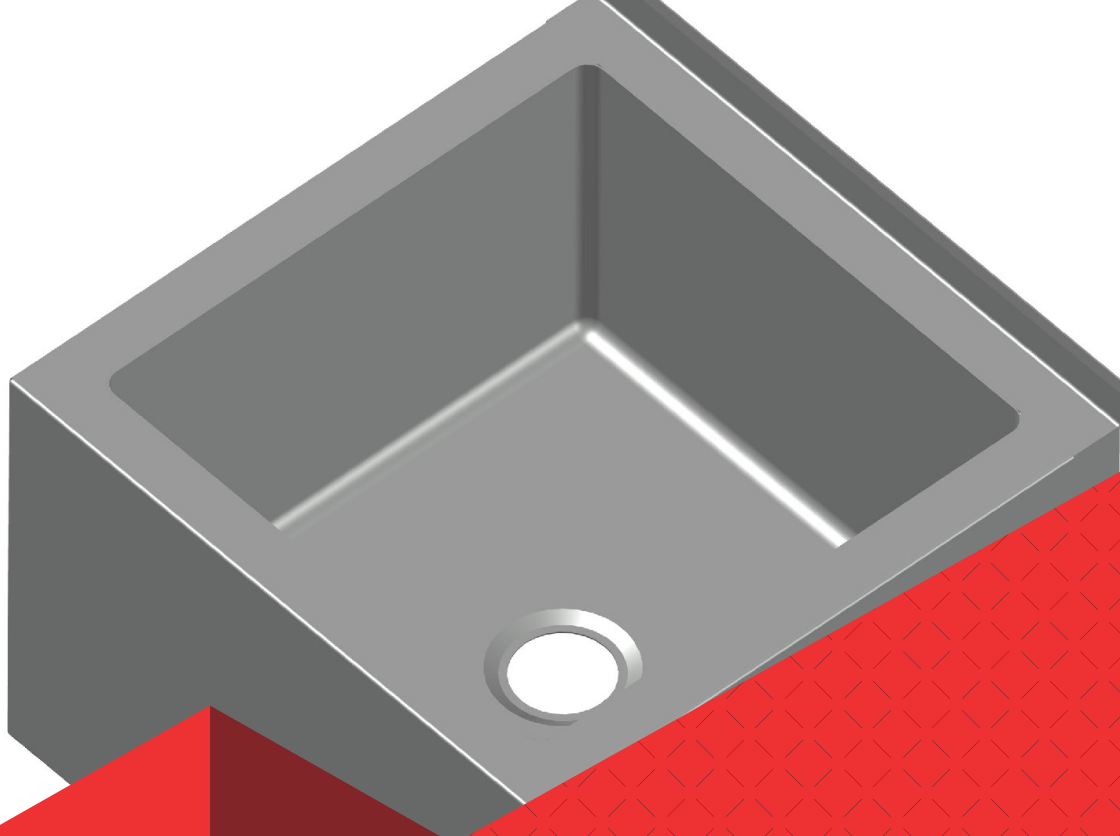

CONTACT SPG

For SPG's complete product menu,
visit spgusa.com or contact us:

877.503.4SPG (4774)

info@spgusa.com

SPG International, LLC
World Headquarters
3340 Peachtree Rd Suite 1250
Atlanta, Georgia 30326

ITEM # _____

MODEL # _____

QTY: _____

PROJECT: _____

OPTIONS: ☐ YES _____

☐ NO _____