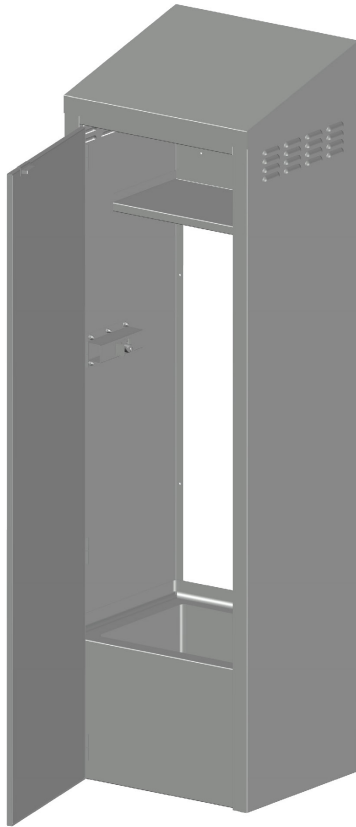

Mop Sink Cabinets

Convenient Washing &
Storage Cabinets
for Mops & Accessories

spgusa.com

Single Mop Cabinet

- 84" x 21" x 25"
- Free Flow Drain
- Double Pan Hinged Door
- Ventilation Louvers on Each Side
- Open Back Construction
- Overhead Storage Shelf
- Cabinet Body & Shelf - 18 GA Type 304 Stainless Steel
- 16" x 20" x 12" Sink Bowl - 16 GA Type 304 Stainless Steel

MODEL NUMBERS	DESCRIPTION
MOP-CBT-1R	RIGHT FACING DOOR
MOP-CBT-1	LEFT FACING DOOR

Double-Wide Mop Cabinet

- 84" x 21" x 48"
- Free Flow Drain
- Double Pan Hinged Door
- Ventilation Louvers on Each Side
- Open Back Construction on Mop Sink Side
- Closed Back Construction on Shelving Side
- Overhead Storage Shelf
- Cabinet Body & Shelf - 18 GA Type 304 Stainless Steel
- 16" x 20" x 12" Sink Bowl - 16 GA Type 304 Stainless Steel

MODEL NUMBER
MOP-CBT- 2

Mop Sink

- Free Flow Drain
- 16" x 20" x 12" Sink Bowl - 16 GA Type 304 Stainless Steel

MODEL NUMBERS

MOPSINK

Mop Cabinet Shelf

- Storage Shelf w/ Rear Mounting Holes
- 3 Hooks for Mop Storage