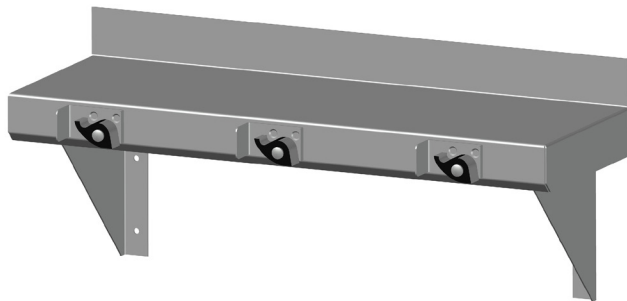

MODEL NUMBERS	DESCRIPTION
MOP-CBT-1R	RIGHT FACING DOOR
MOP-CBT-1	LEFT FACING DOOR

Double-Wide Mop Cabinet

- 84" x 21" x 48"
- Free Flow Drain
- Double Pan Hinged Door
- Ventilation Louvers on Each Side
- Open Back Construction on Mop Sink Side
- Closed Back Construction on Shelving Side
- Overhead Storage Shelf
- Cabinet Body & Shelf - 18 GA Type 304 Stainless Steel
- 16" x 20" x 12" Sink Bowl - 16 GA Type 304 Stainless Steel

MODEL NUMBER
MOP-CBT- 2

Mop Sink

- Free Flow Drain
- 16" x 20" x 12" Sink Bowl - 16 GA Type 304 Stainless Steel

MODEL NUMBERS

MOPSINK

Mop Cabinet Shelf

- Storage Shelf w/ Rear Mounting Holes
- 3 Hooks for Mop Storage